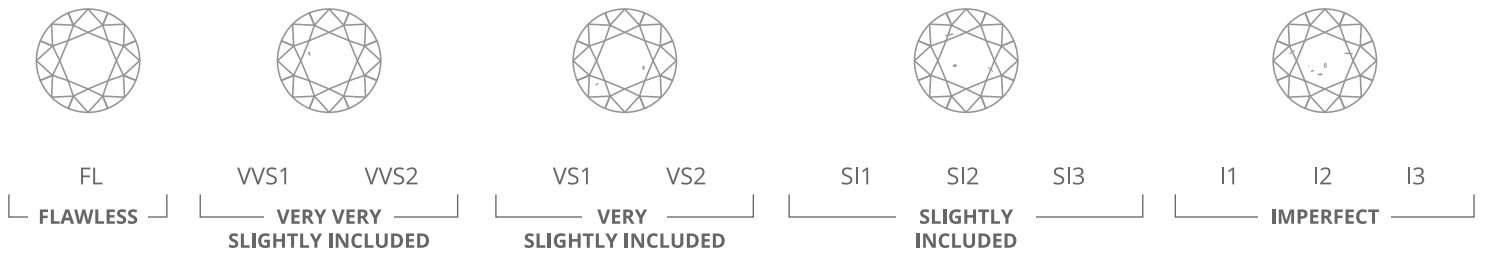

JEWELERS OF AMERICA

Jewelers of America's Guide to the Diamond 4Cs

CARAT

CLARITY GIA SCALE

COLOR GIA SCALE

CUT GIA SCALE

SHAPE

Visit www.jewelers.org for our complete guide,
or to find a JA Member jeweler near you.