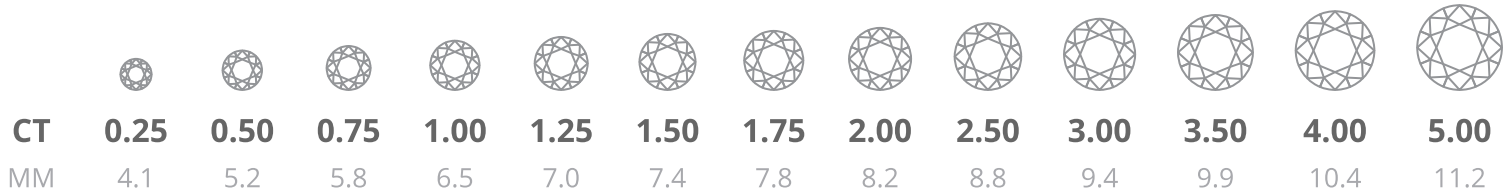

JEWELERS OF AMERICA

Jewelers of America's Guide to the Diamond 4Cs

CARAT

CLARITY GIA SCALE

COLOR GIA SCALE

CUT GIA SCALE

SHAPE

Visit www.jewelers.org for our complete guide,
or to find a JA Member jeweler near you.